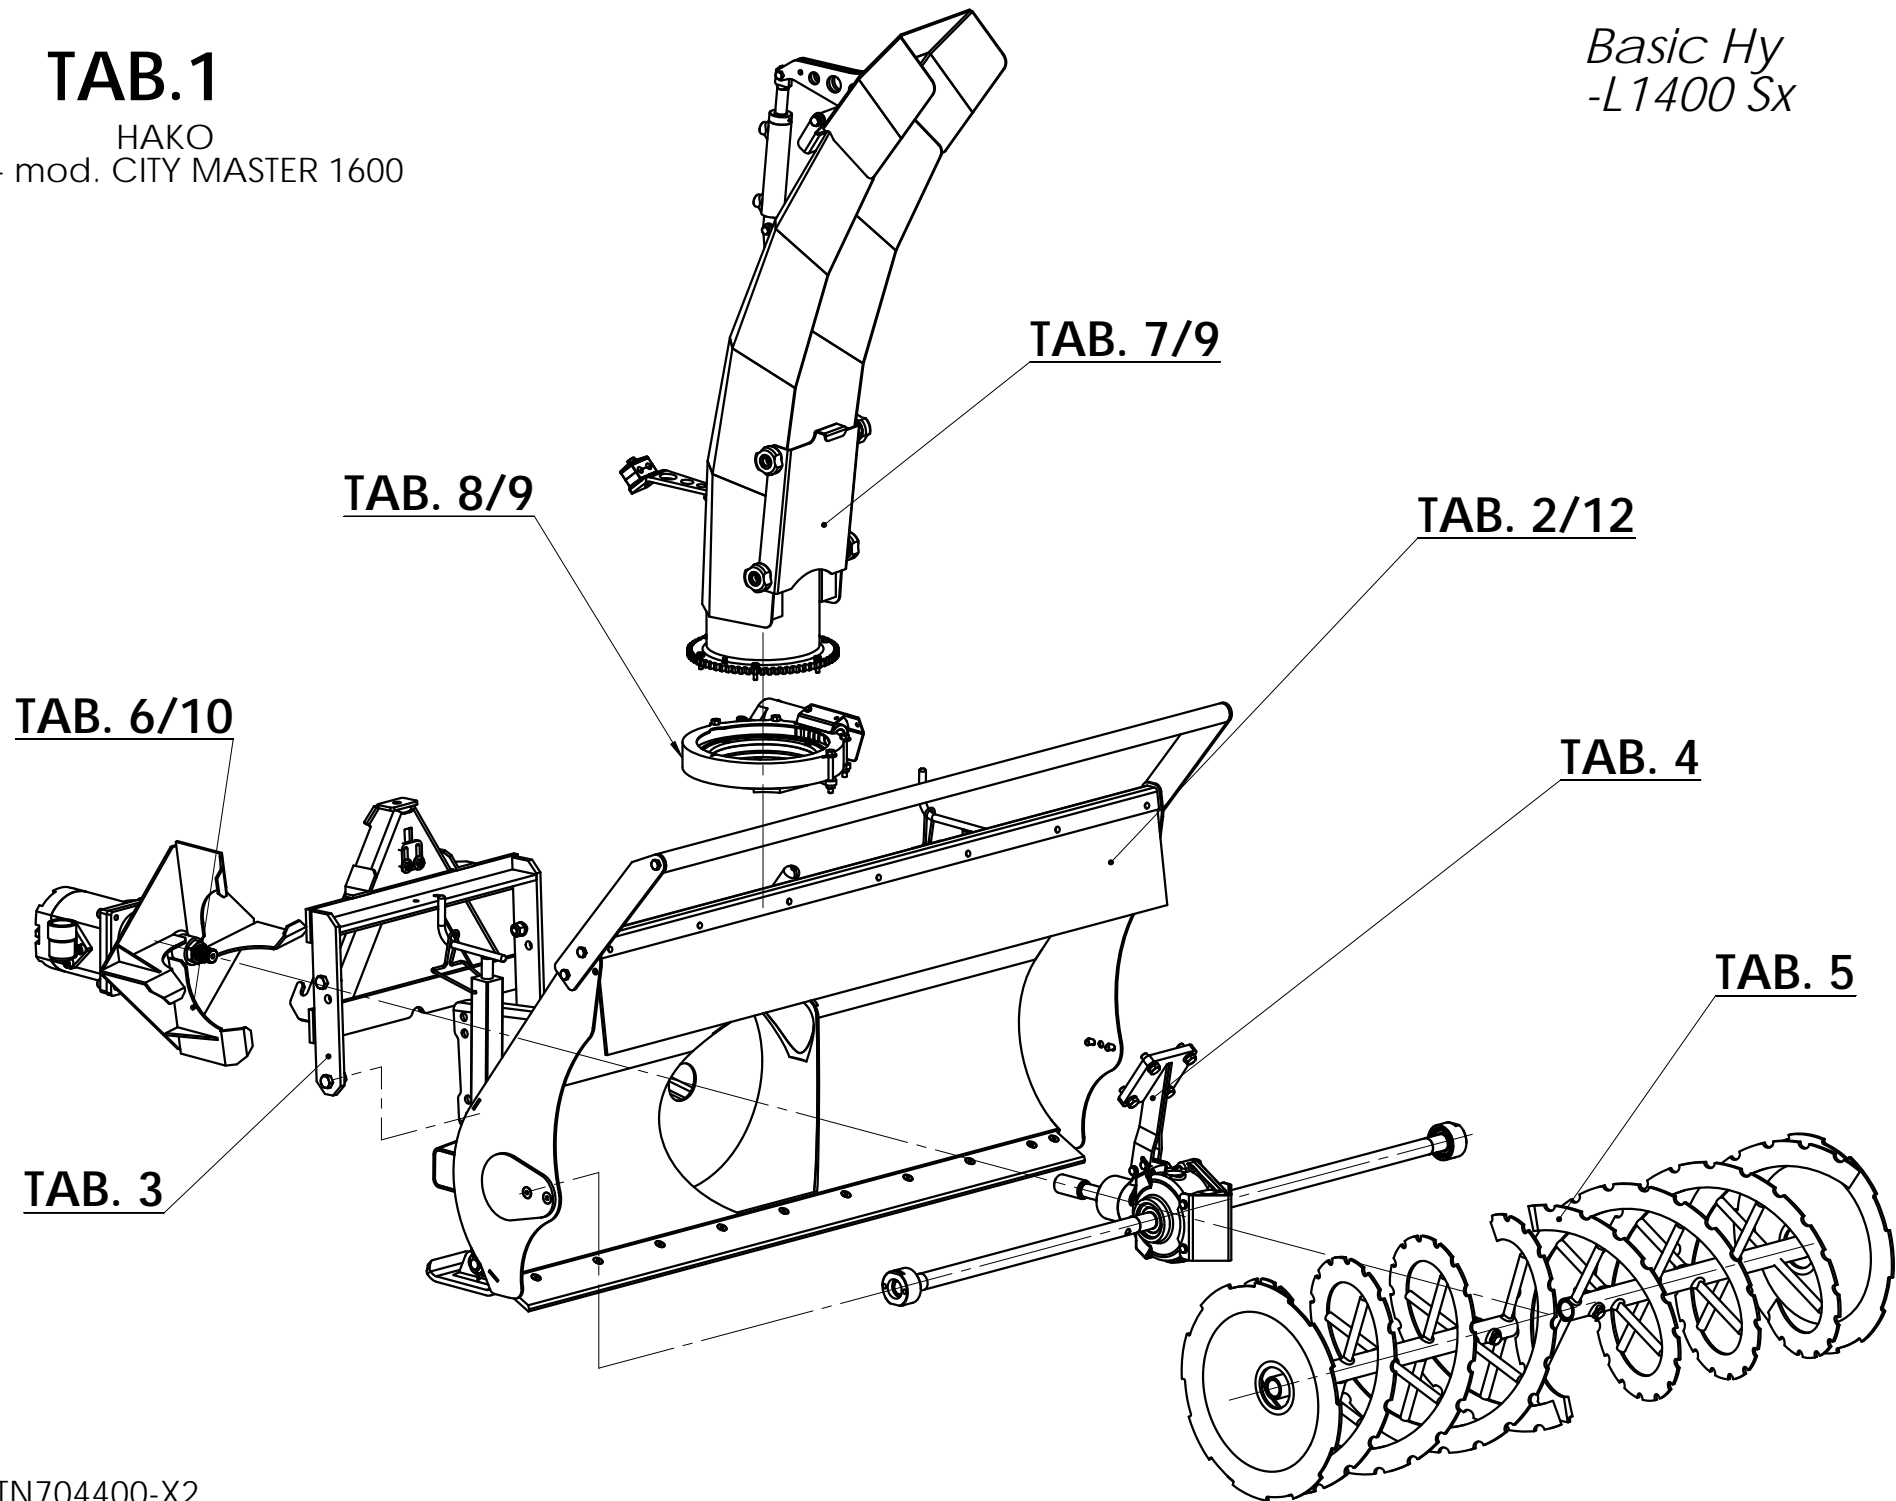

HAKO
- mod. CITY MASTER 1600

*Basic Hy
-L1400 Sx*

TAB.2

*Basic Hy
- L1400 Sx*

TAB.3

HAKO
-mod. CITY MASTER 1600

Basic Hy
-L1400 Sx

TAB.4

> sett.2013

Basic
- L1400 Sx

use OIL VANGUARD
HCZ 80W90 (Lt.0.5)
-API GL3-

TN002010-X5

TAB.5

*Basic Hy
-L1400 Sx*

TAB.6

*Basic Hy
-L1400 Sx*

HAKO

- mod. CITY MASTER 1600
- oil pressure- bar 205 MAX
- oil capacity 75 l/min

Basic Hy
-L1400 Sx

TAB.11

Basic Hy
-L1400

5

2

1

3

4

1- TN0030-12-01

3- TN0030-12-02

2- TN0030-12-03

4- TN0020-05-10

5- TN0030-15-01