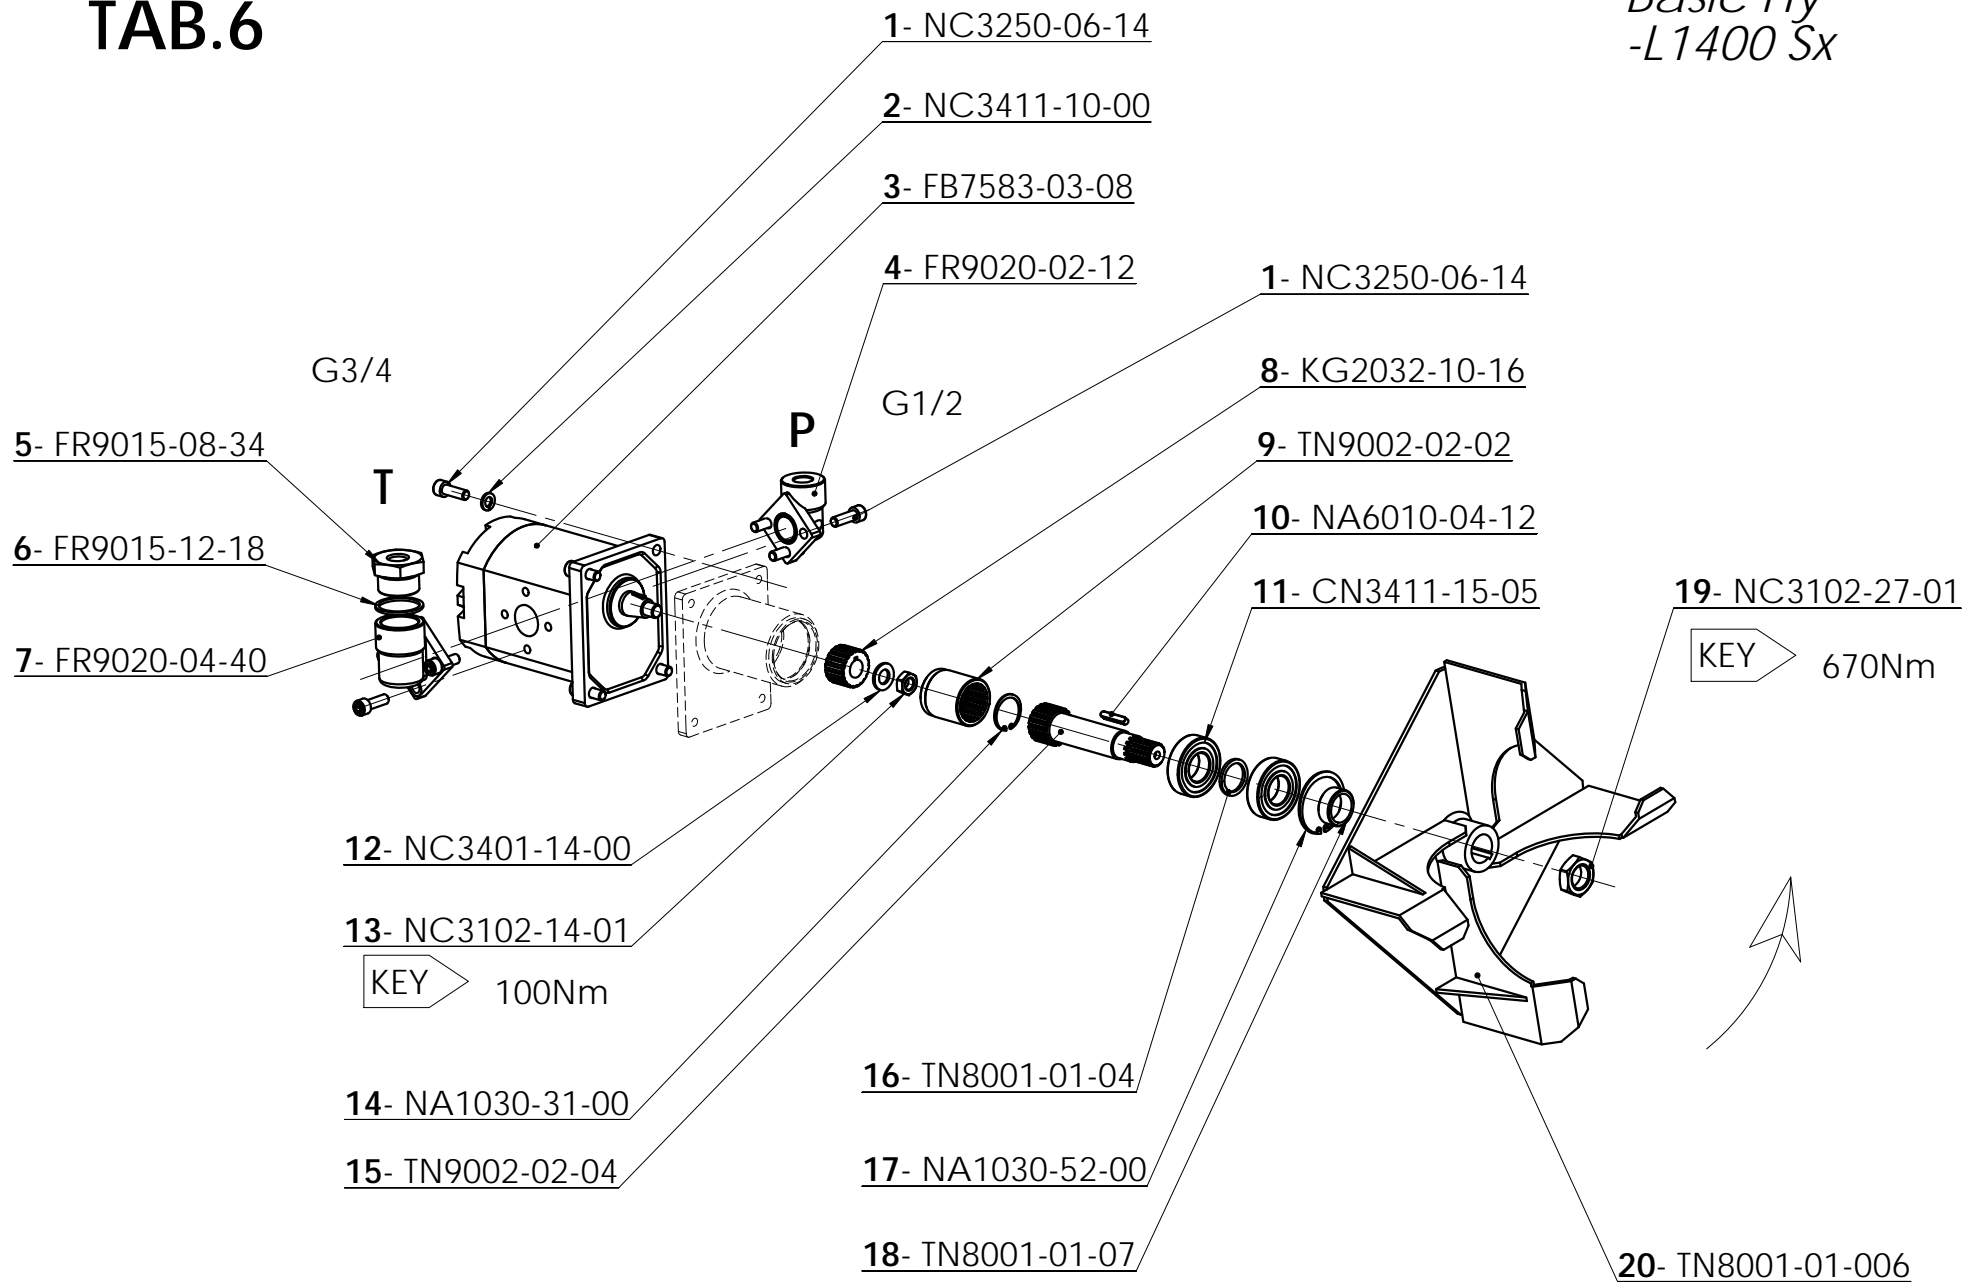

> sett.2013

Basic
- L1400 Sx

use OIL VANGUARD
HCZ 80W90 (Lt.0.5)
-API GL3-

TN002010-X5

TAB.5

*Basic Hy
-L1400 Sx*

TAB.6

*Basic Hy
-L1400 Sx*

HAKO

- mod. CITY MASTER 1600
- oil pressure- bar 205 MAX
- oil capacity 75 l/min

Basic Hy
-L1400 Sx

TAB.11

Basic Hy
-L1400

5

2

1

3

4

1- TN0030-12-01

3- TN0030-12-02

2- TN0030-12-03

4- TN0020-05-10

5- TN0030-15-01