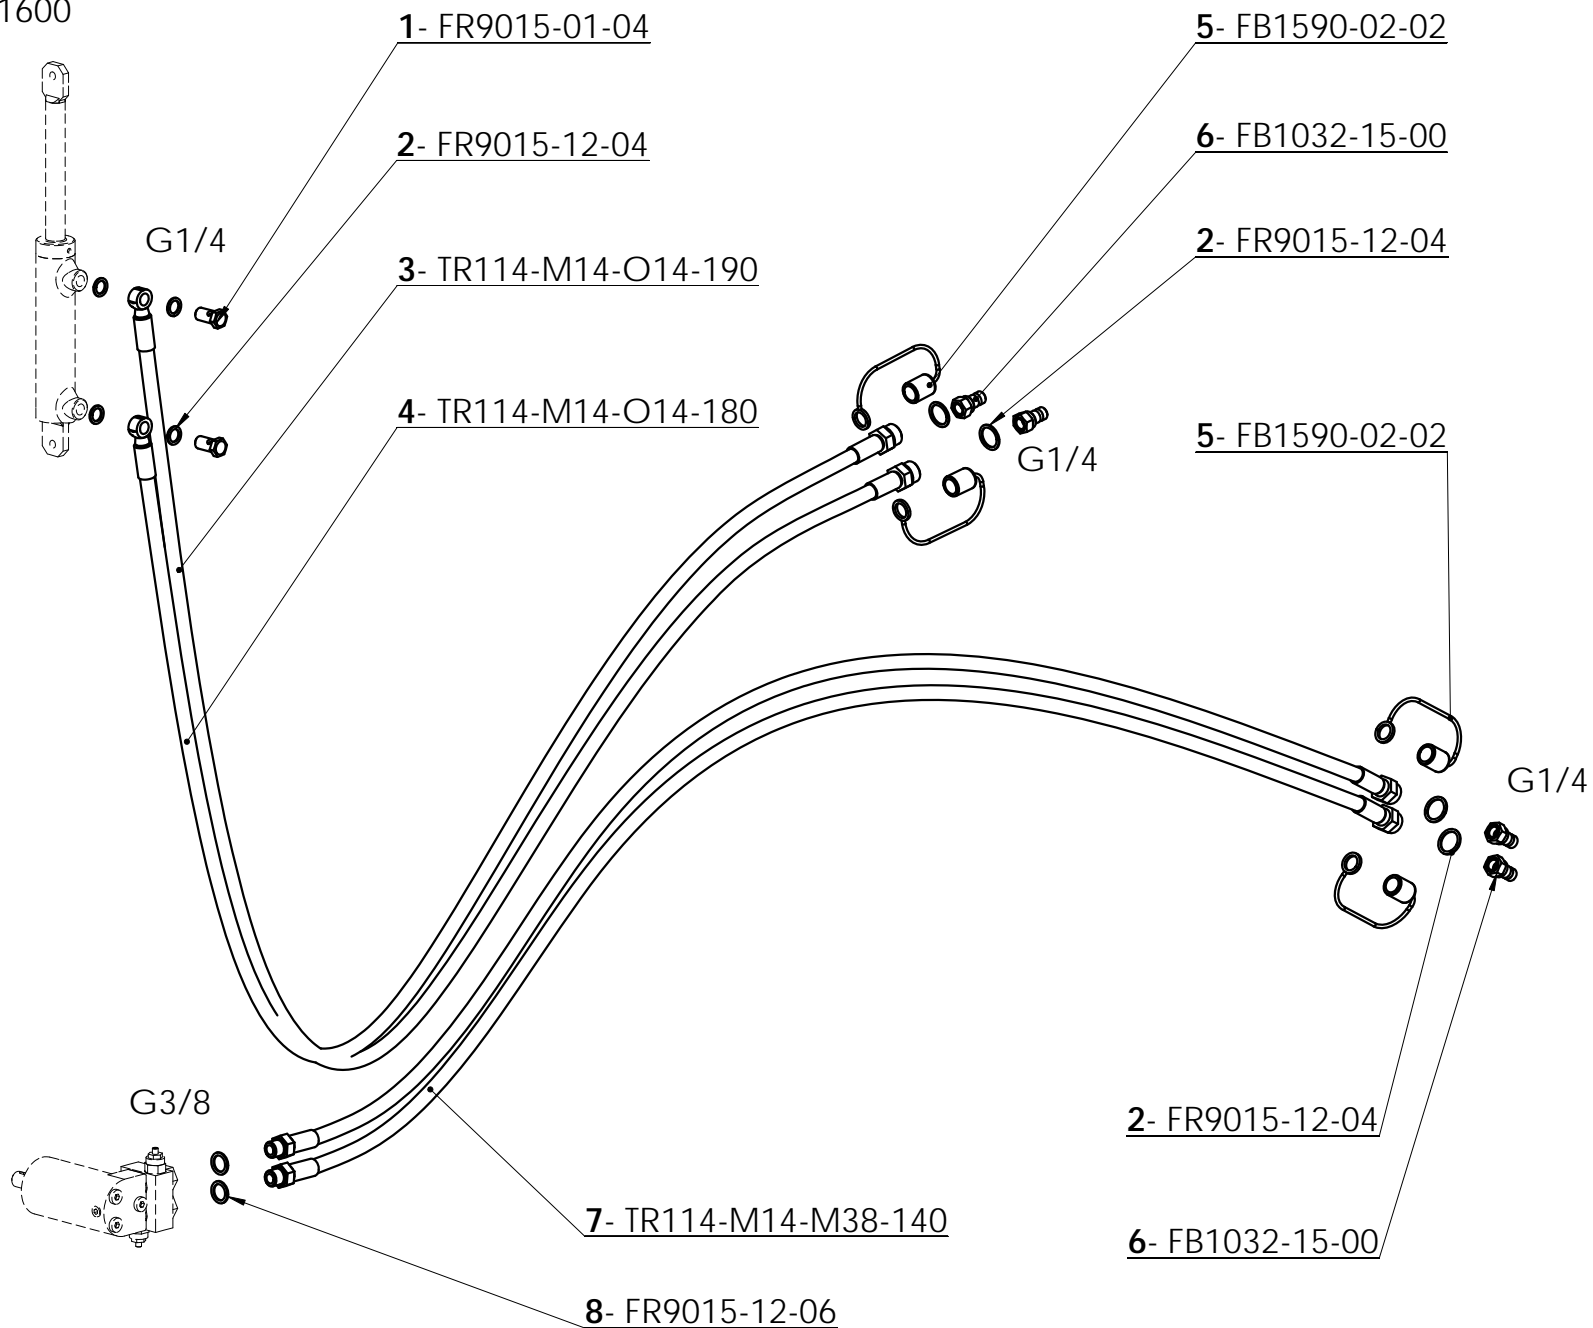

> sett.2013

Basic
- L1400 Sx

use OIL VANGUARD
HCZ 80W90 (Lt.0.5)
-API GL3-

TN002010-X5

TAB.5

*Basic Hy
-L1400 Sx*

TAB.6

*Basic Hy
-L1400 Sx*

TAB.7

*Basic Hy
-L1400 Sx*

TAB.8

Basic Hy
-L1400

TAB.9

HAKO
-mod. CITY MASTER 1600

Basic
-L1400 Sx

TAB.10

HAKO

- mod. CITY MASTER 1600
- oil pressure- bar 205 MAX
- oil capacity 75 l/min

Basic Hy
-L1400 Sx

TAB.11

Basic Hy
-L1400

5

2

1

3

4

1- TN0030-12-01

3- TN0030-12-02

2- TN0030-12-03

4- TN0020-05-10

5- TN0030-15-01