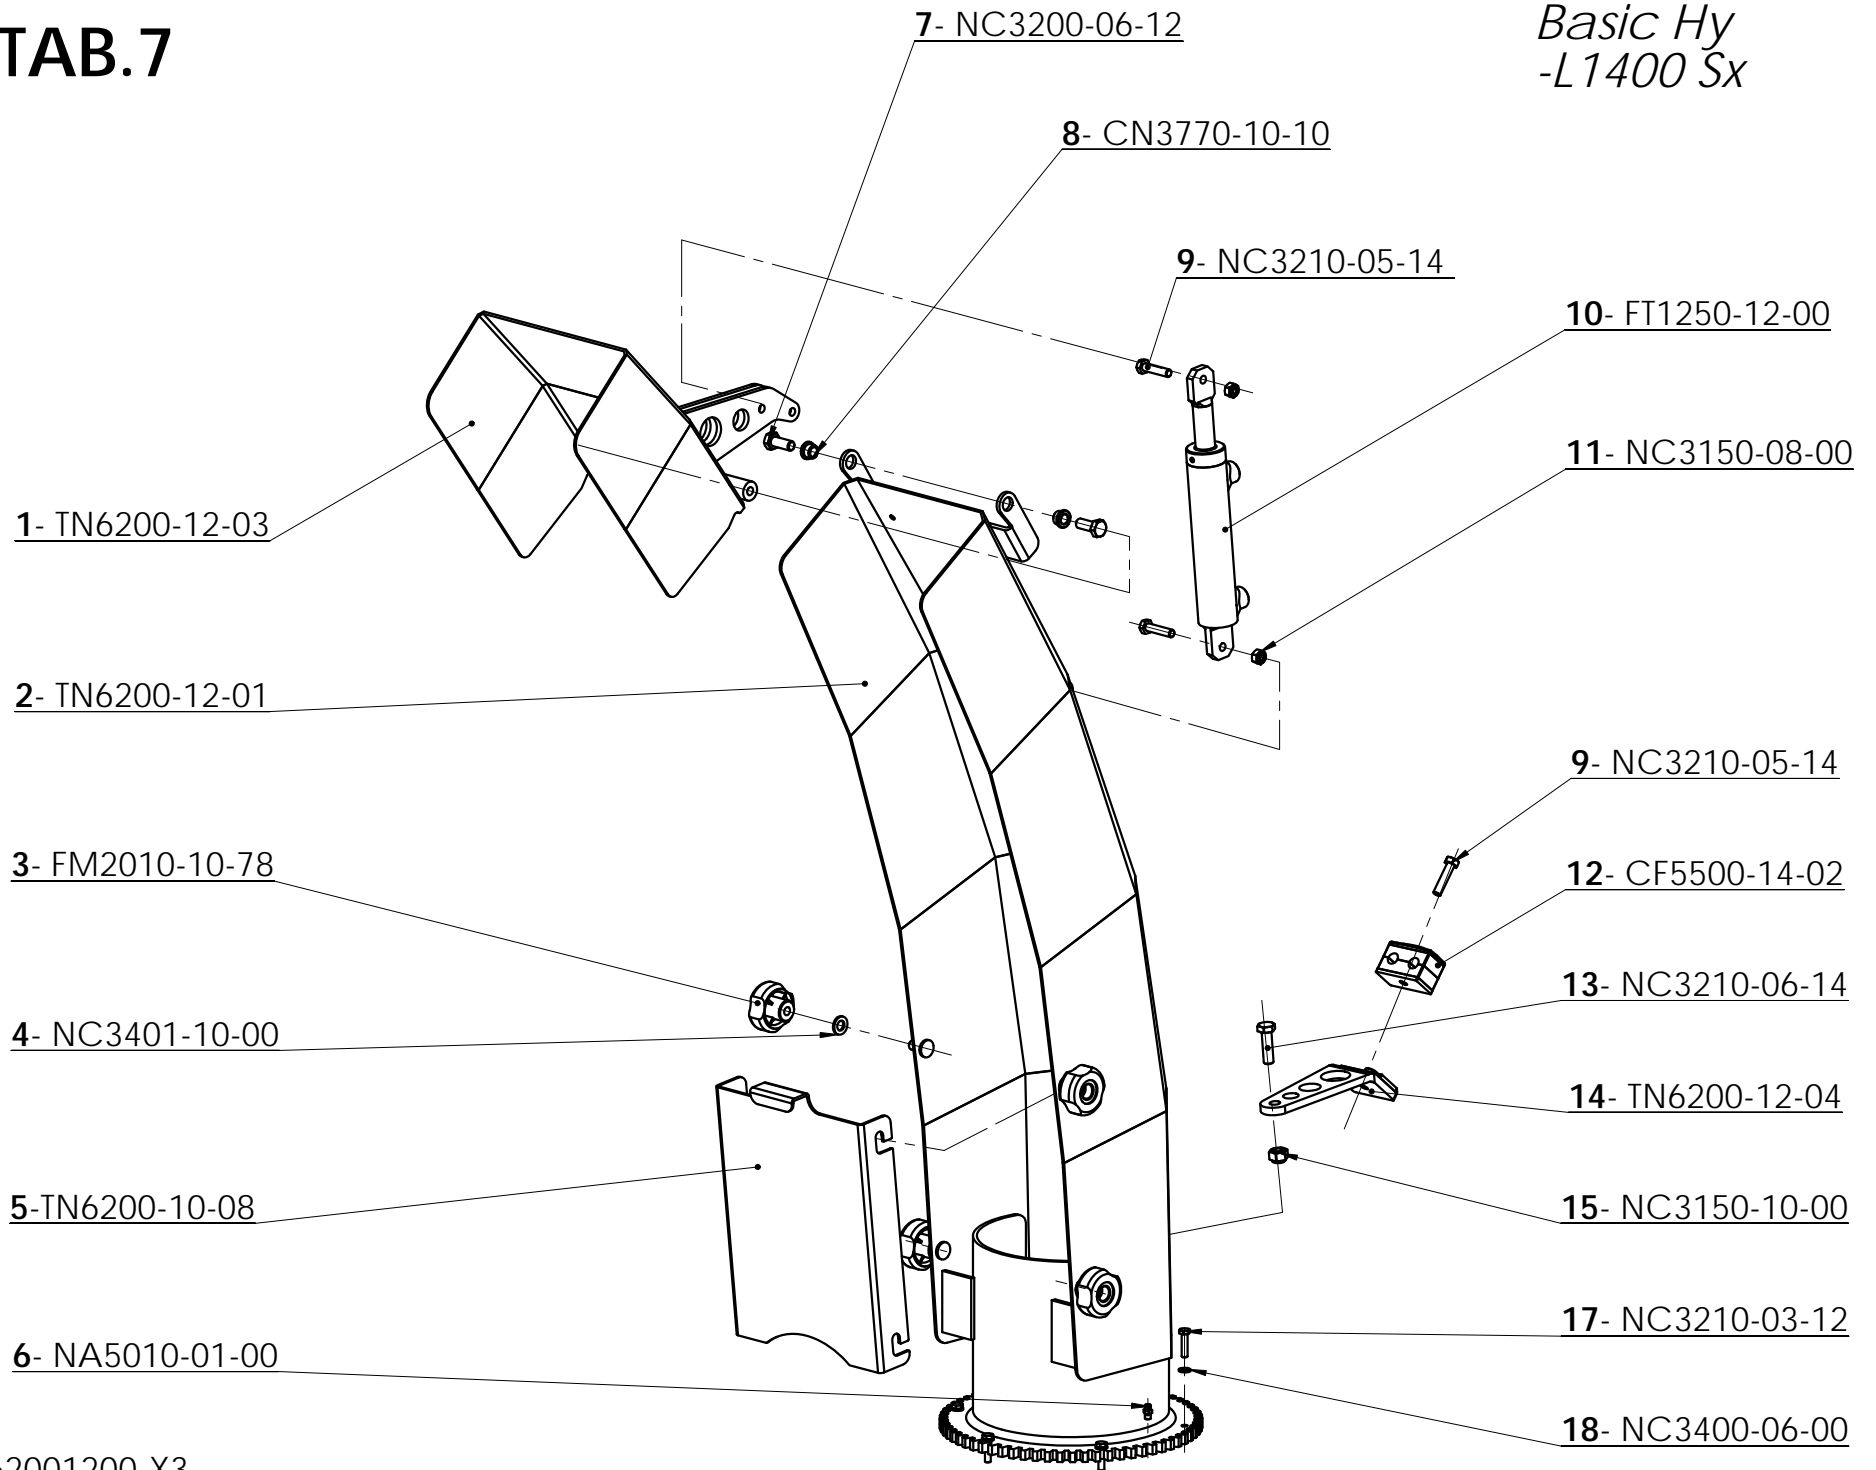

TAB.7

*Basic Hy
-L1400 Sx*