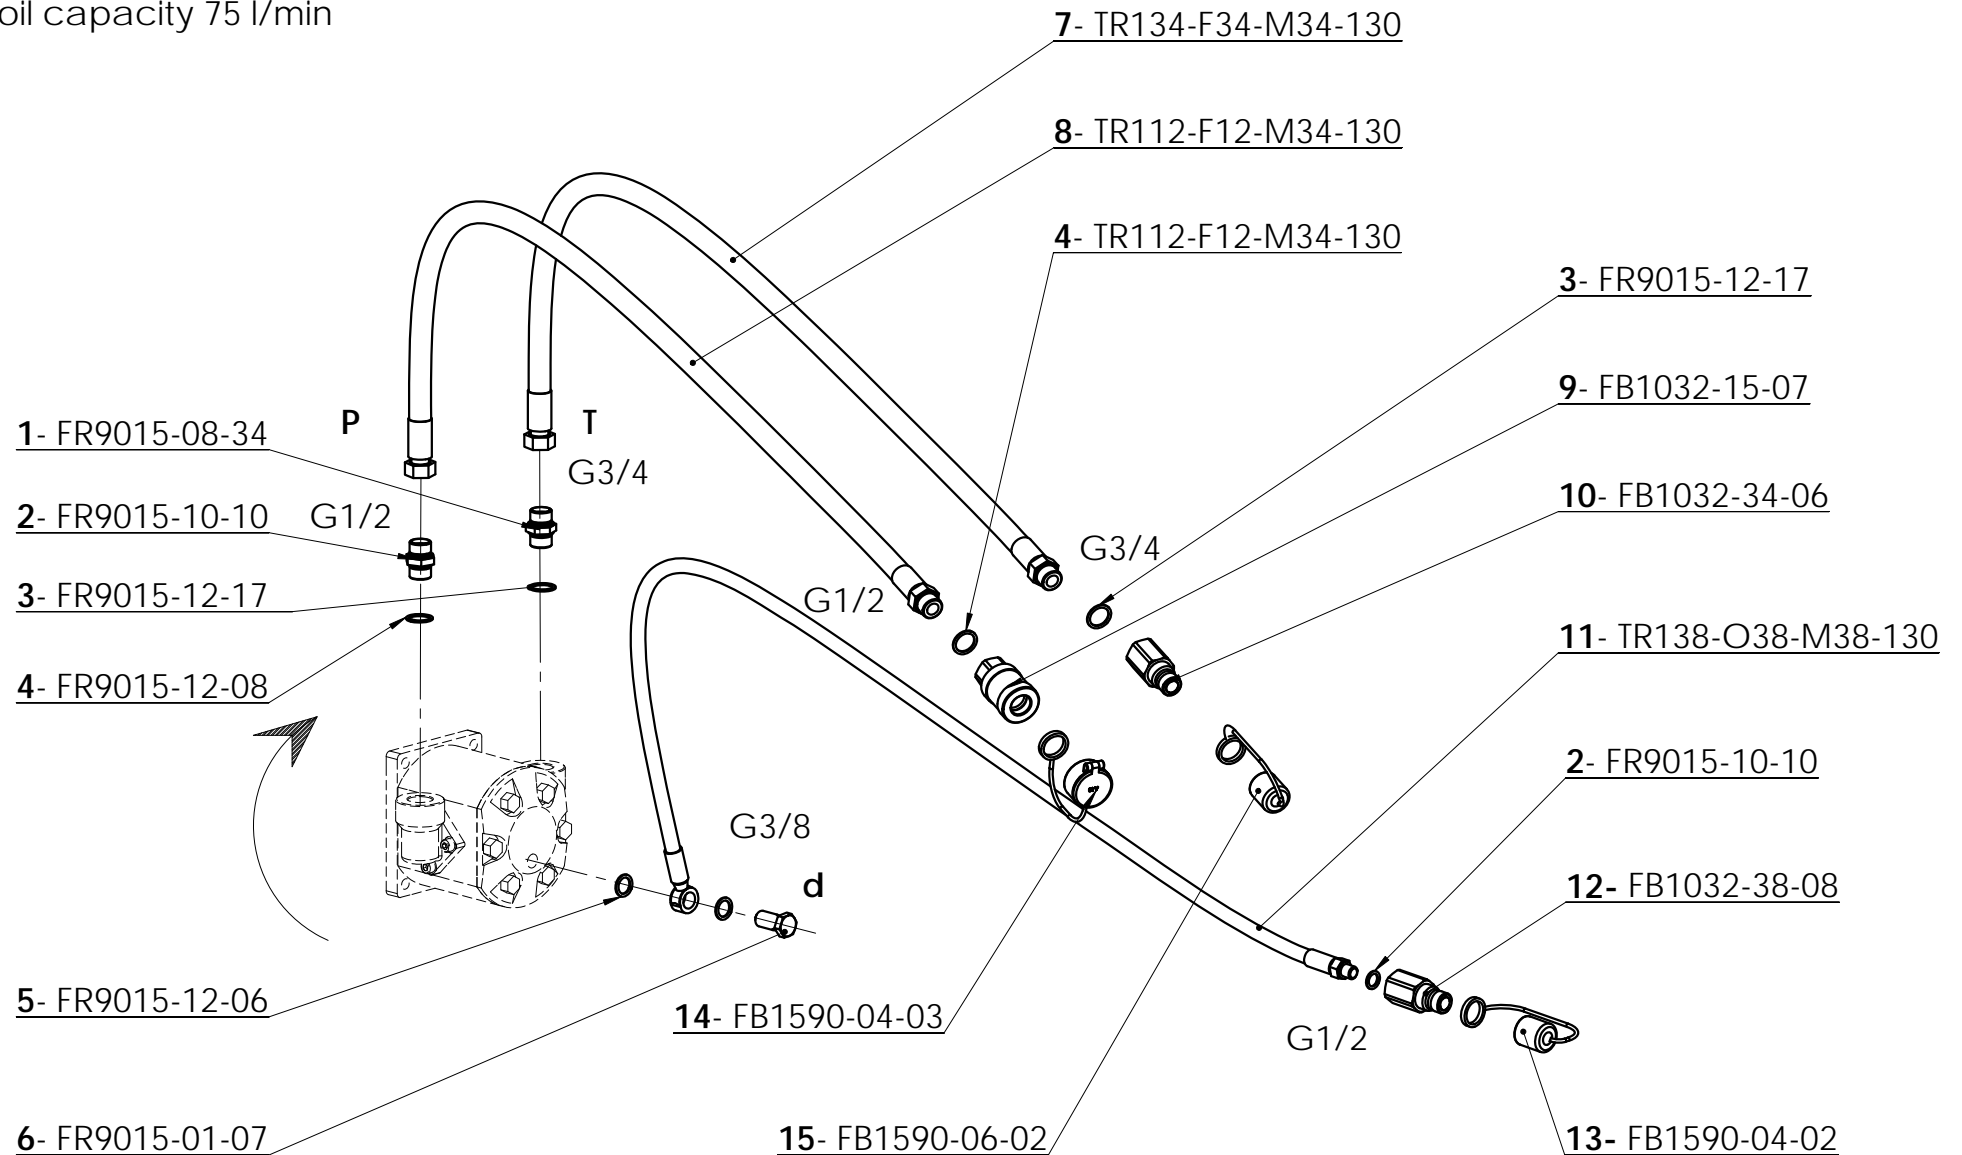

HAKO

- mod. CITY MASTER 1600
- oil pressure- bar 205 MAX
- oil capacity 75 l/min

Basic Hy
-L1400 Sx

TAB.11

Basic Hy
-L1400

5

2

1

3

4

1- TN0030-12-01

3- TN0030-12-02

2- TN0030-12-03

4- TN0020-05-10

5- TN0030-15-01