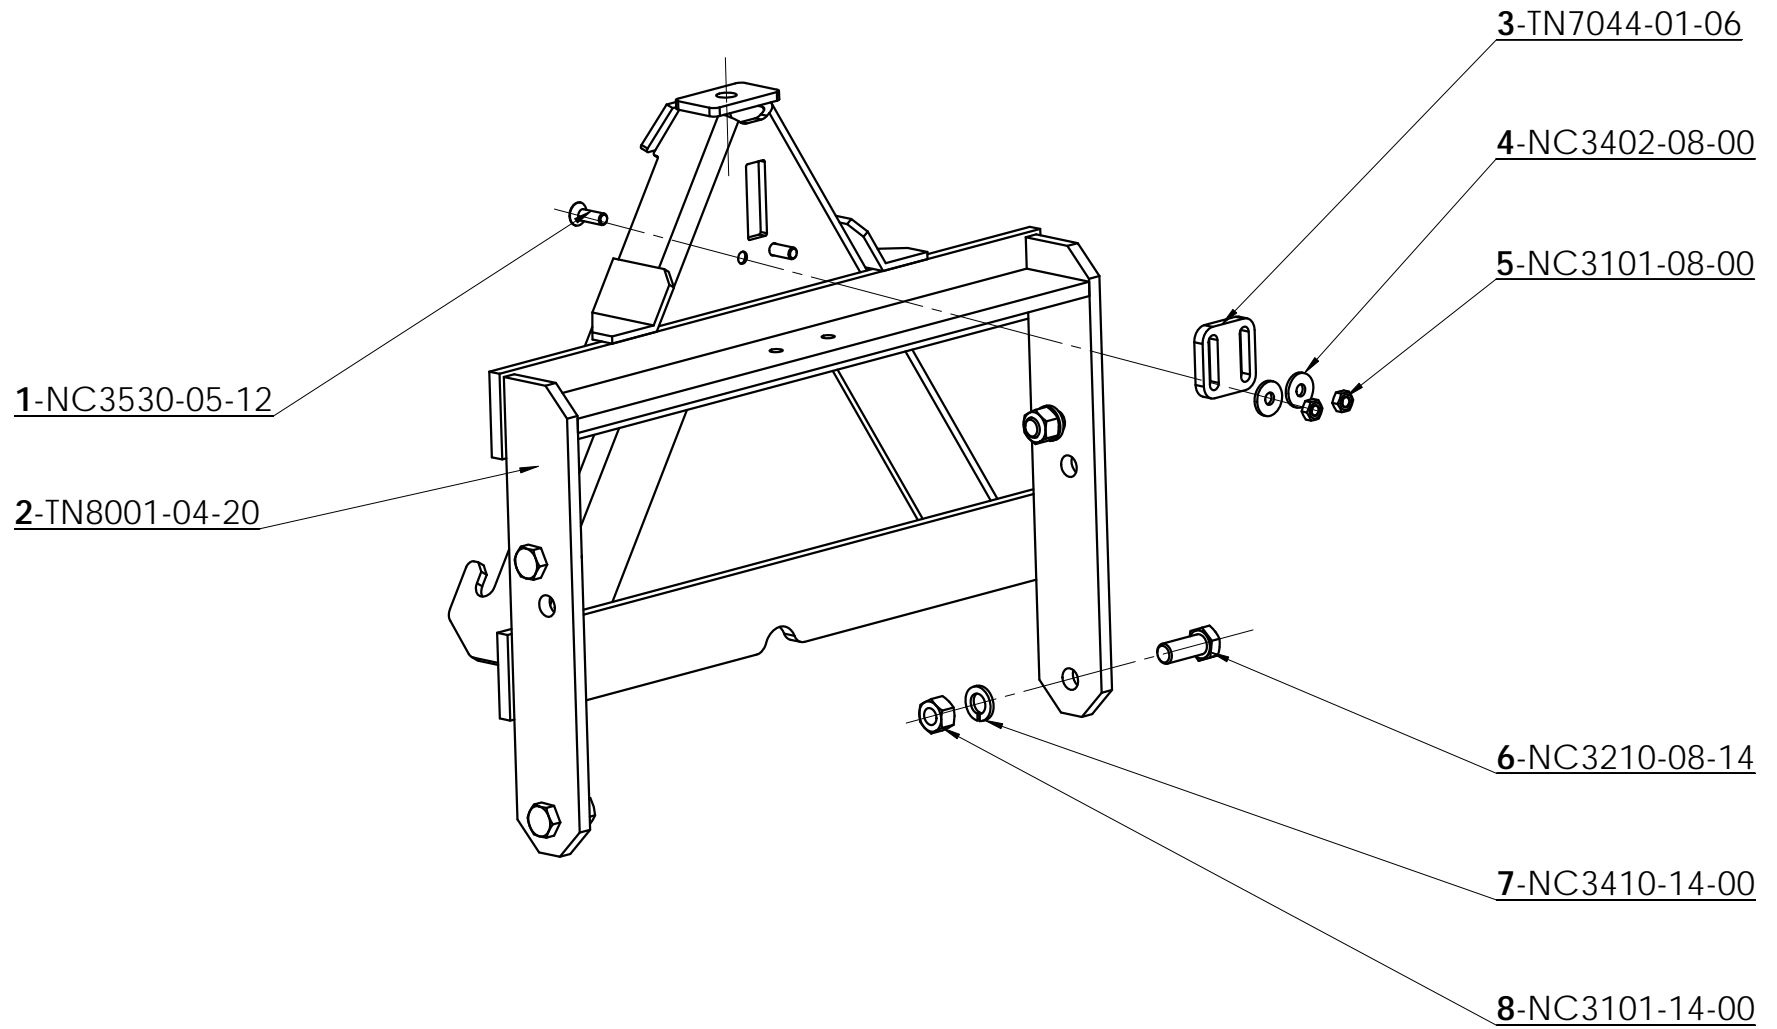

TAB.3

HAKO
-mod. CITY MASTER 1600

Basic Hy
-L1400 Sx