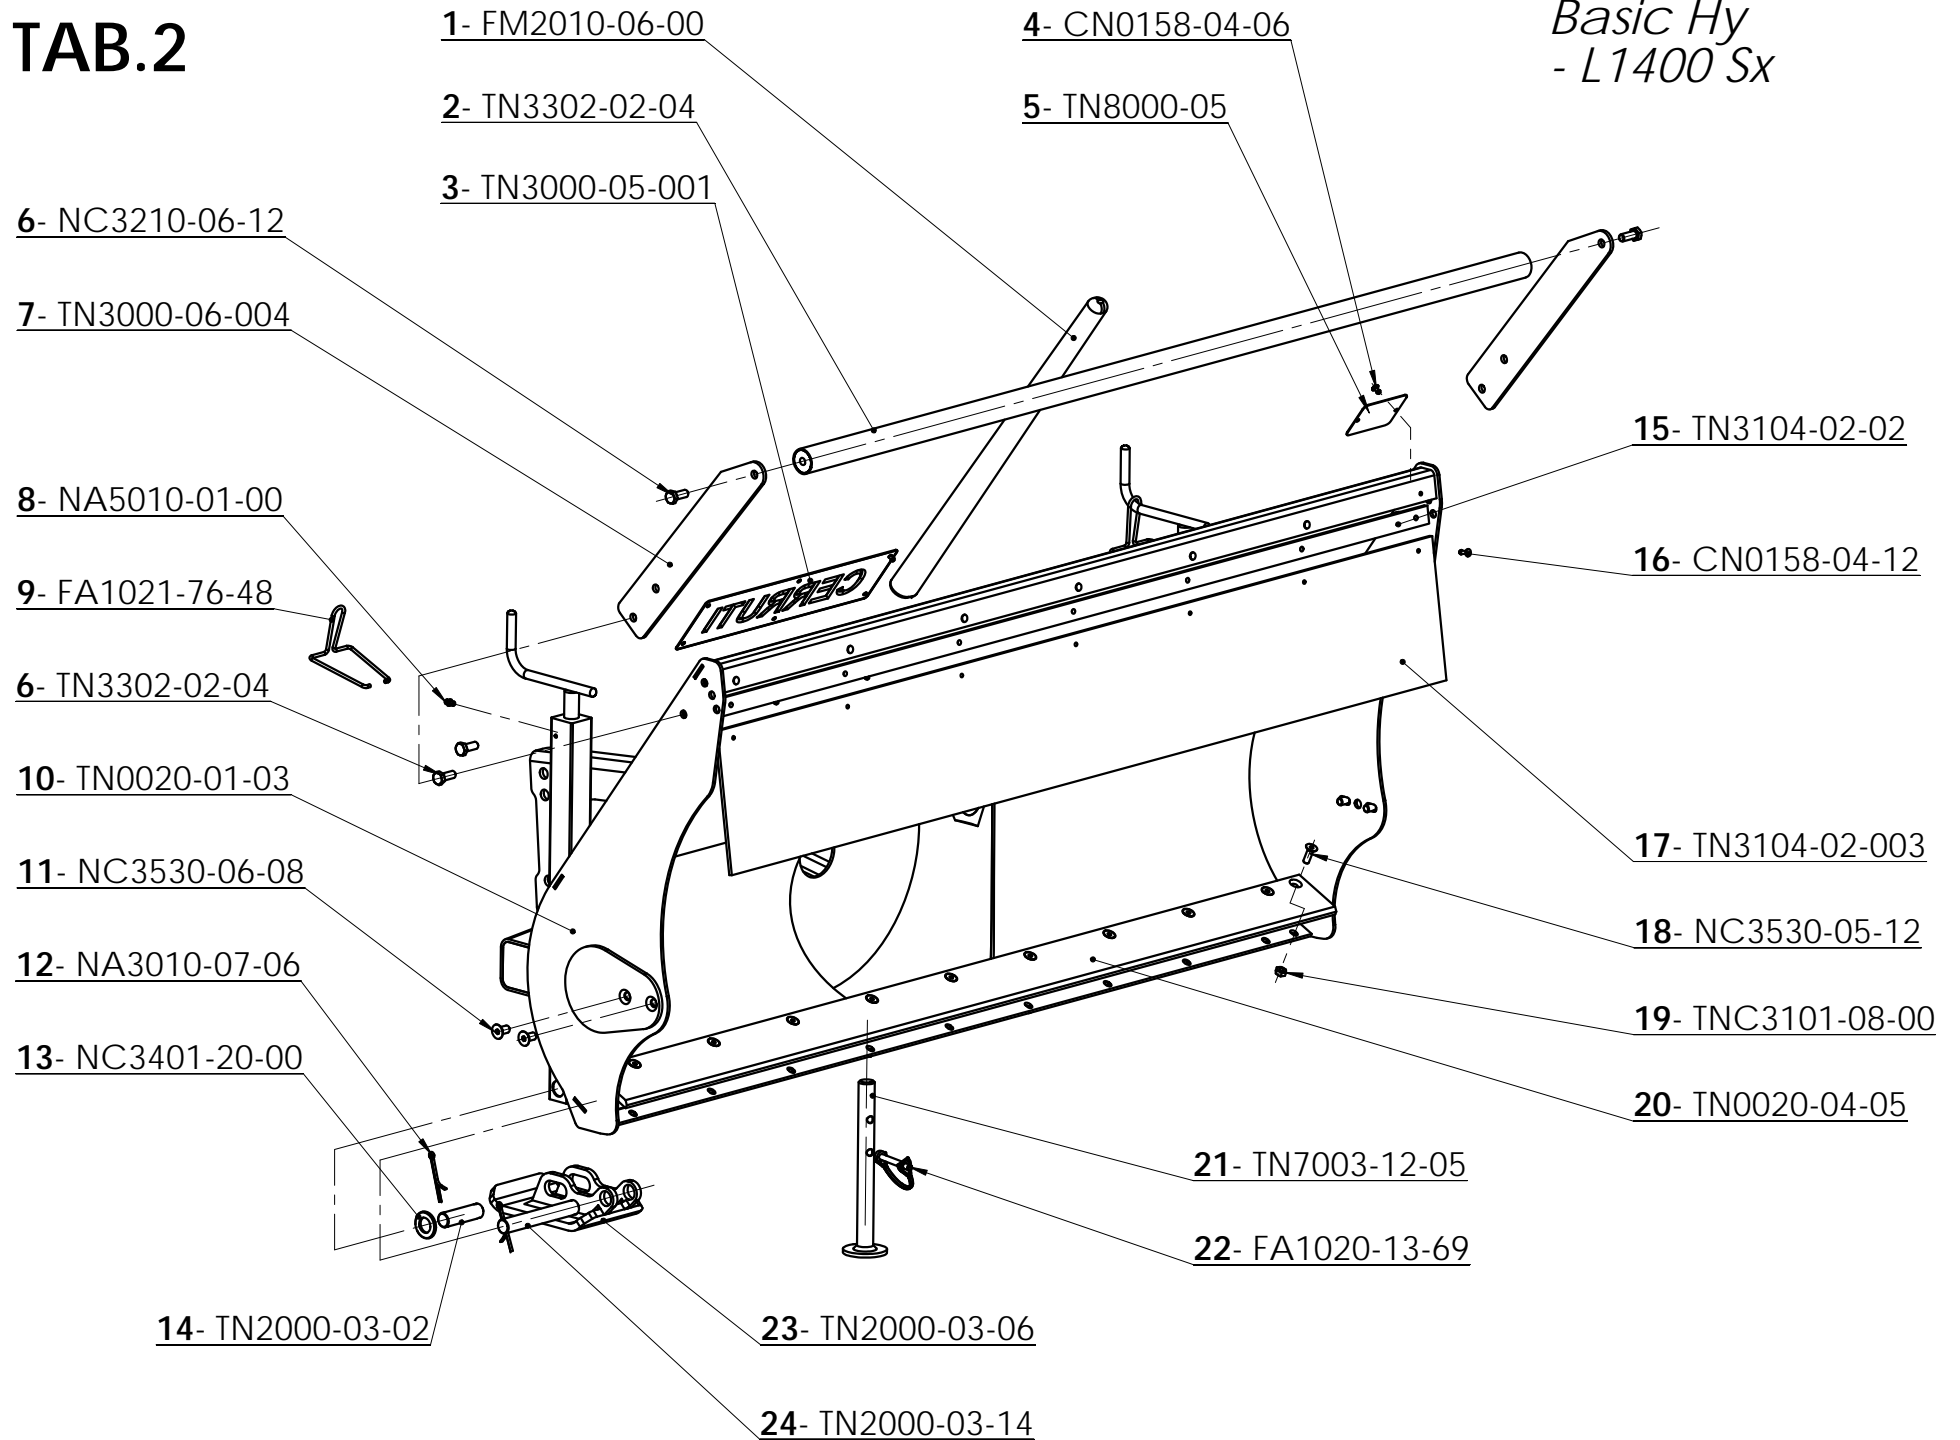

TAB.2

*Basic Hy
- L1400 Sx*