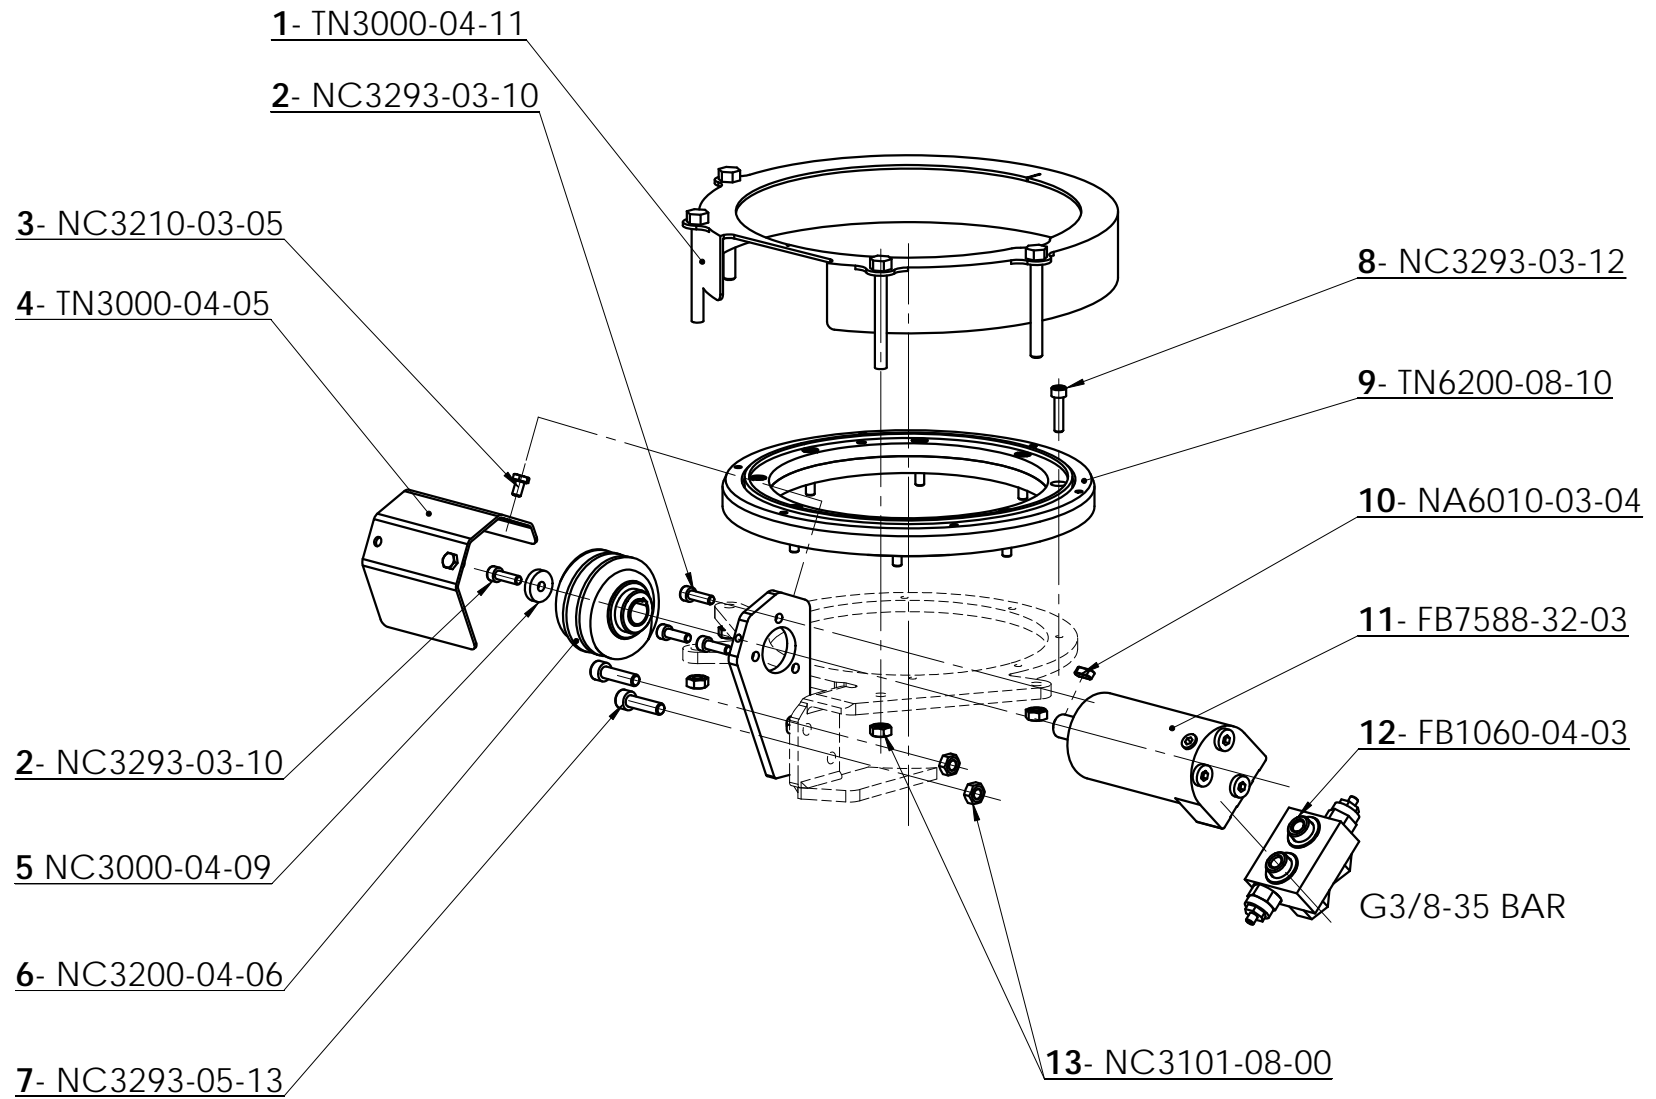

TAB.8

Basic Hy
-L1400