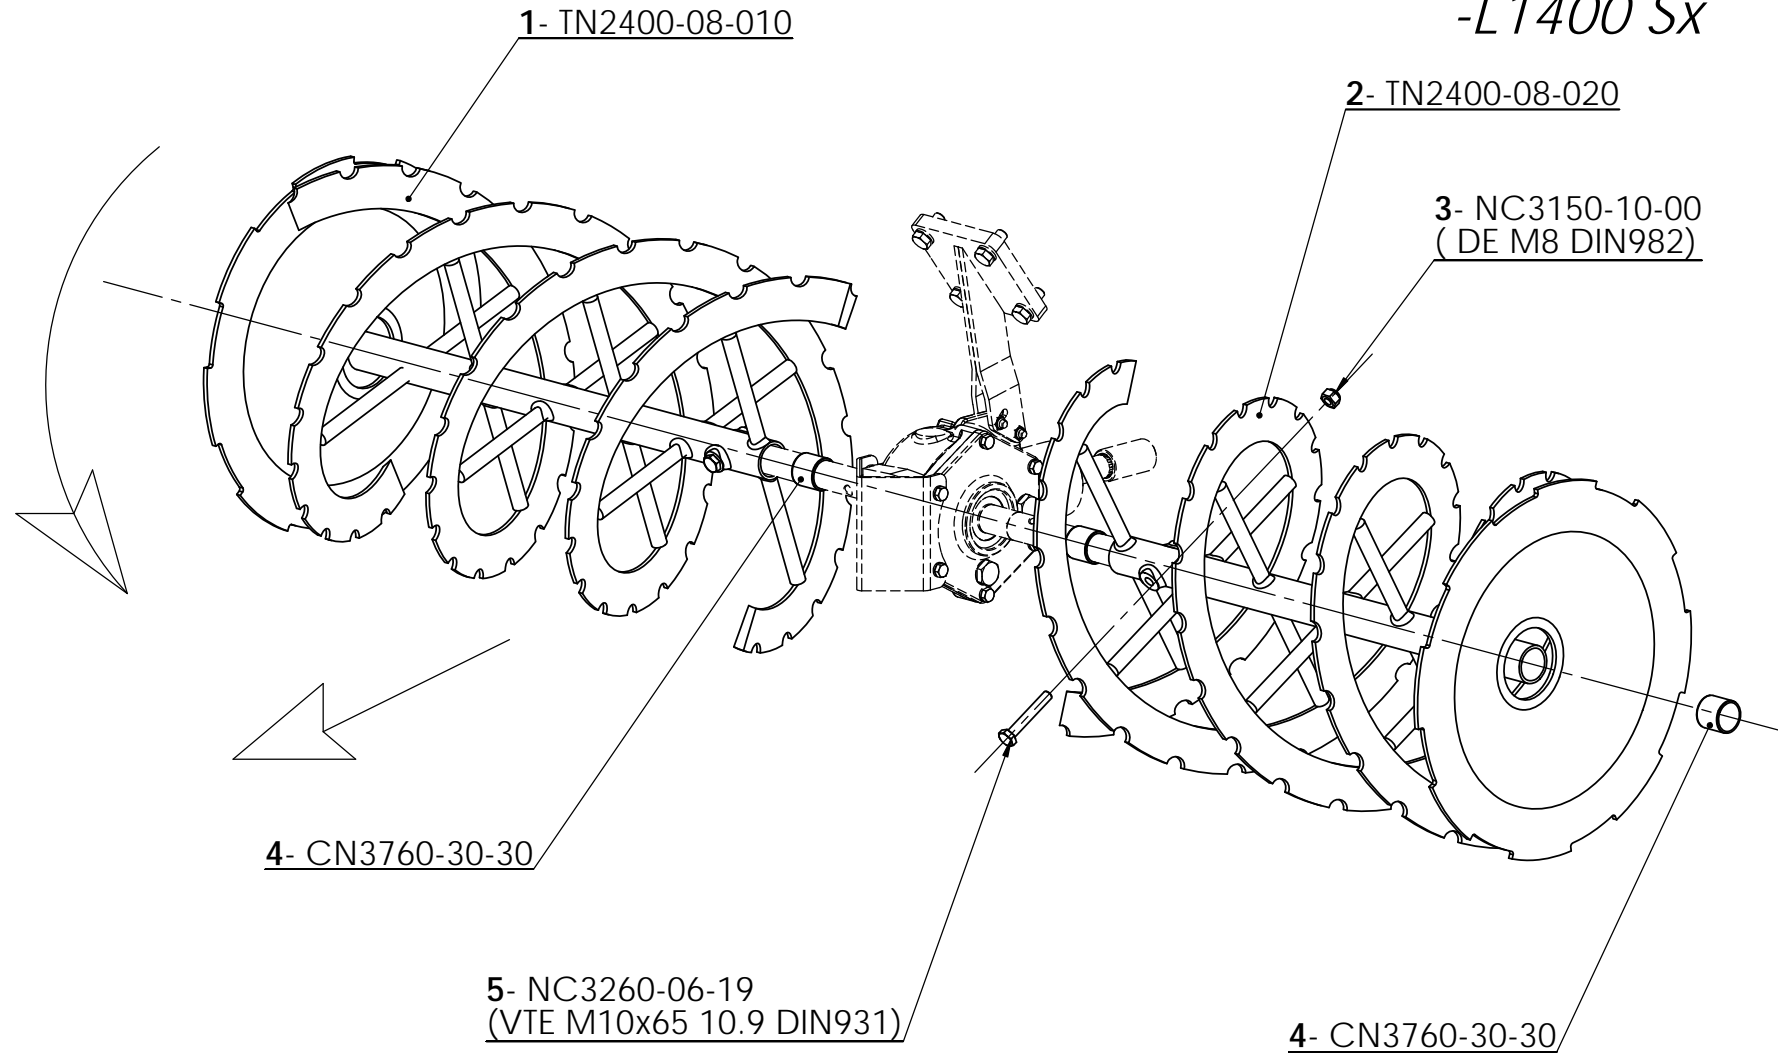

TAB.5

*Basic Hy
-L1400 Sx*