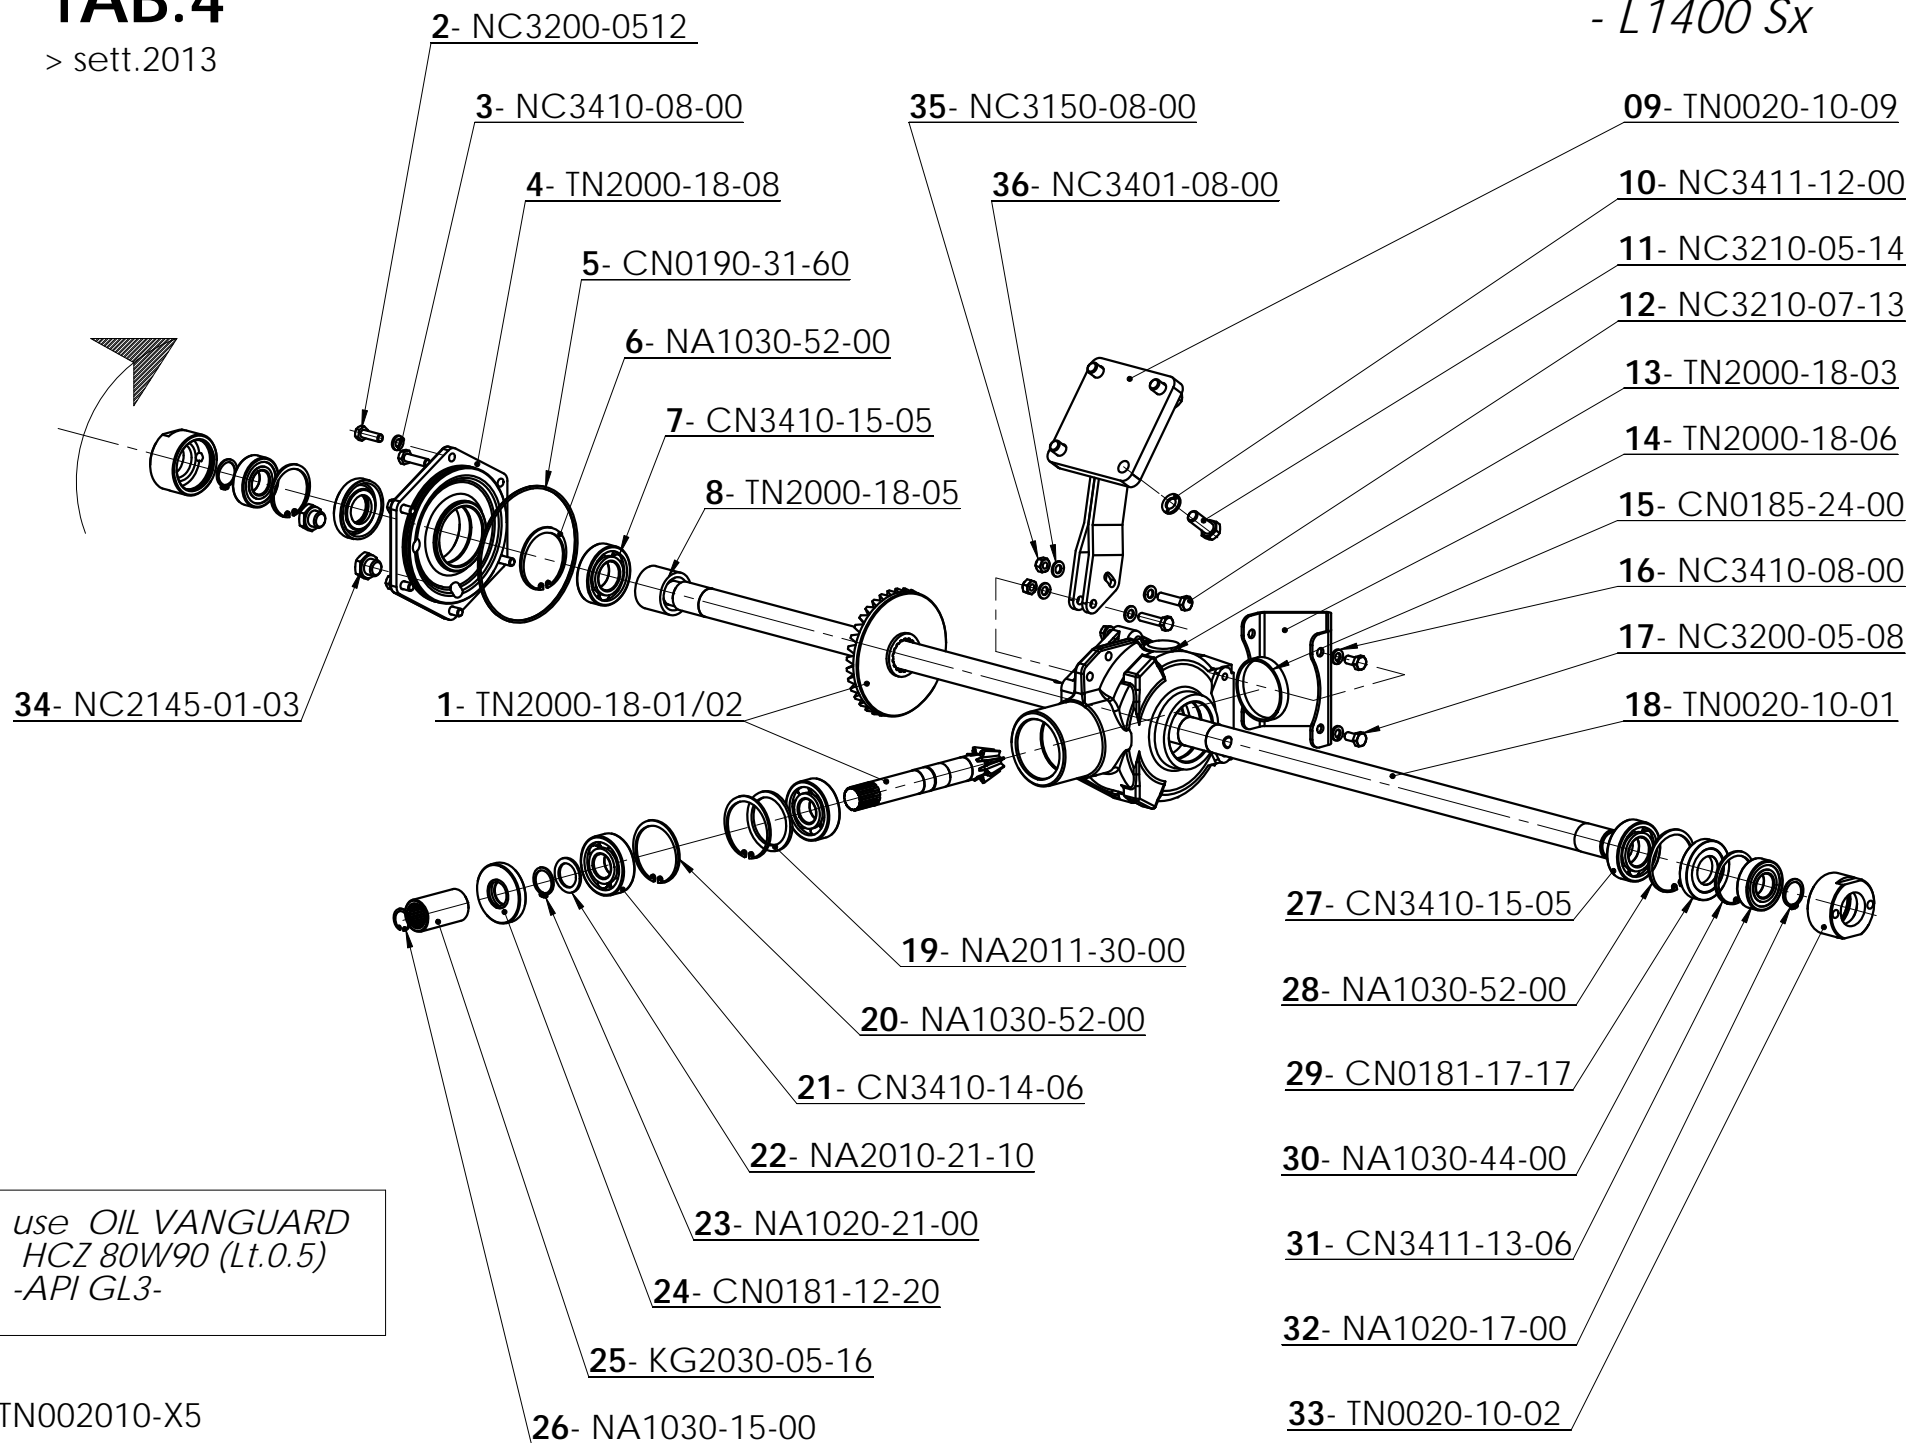

Ditta CERRUTI srl

Via statale 27H

14033 Castell'Alfero (AT)

Tel. +39 0141 296957 – Fax +39 0141 276915

www.cerrutimacchineagricole.it

- PART LIST -
serie BASIC HY mod. L1400 SX

PL704403

TAB.1

> sett.2013

Basic
- L1400 Sx

use OIL VANGUARD
HCZ 80W90 (Lt.0.5)
-API GL3-

TN002010-X5

TAB.5

*Basic Hy
-L1400 Sx*

TAB.6

*Basic Hy
-L1400 Sx*

HAKO

- mod. CITY MASTER 1600
- oil pressure- bar 205 MAX
- oil capacity 75 l/min

Basic Hy
-L1400 Sx

TAB.11

Basic Hy
-L1400

5

2

1

3

4

1- TN0030-12-01

3- TN0030-12-02

2- TN0030-12-03

4- TN0020-05-10

5- TN0030-15-01